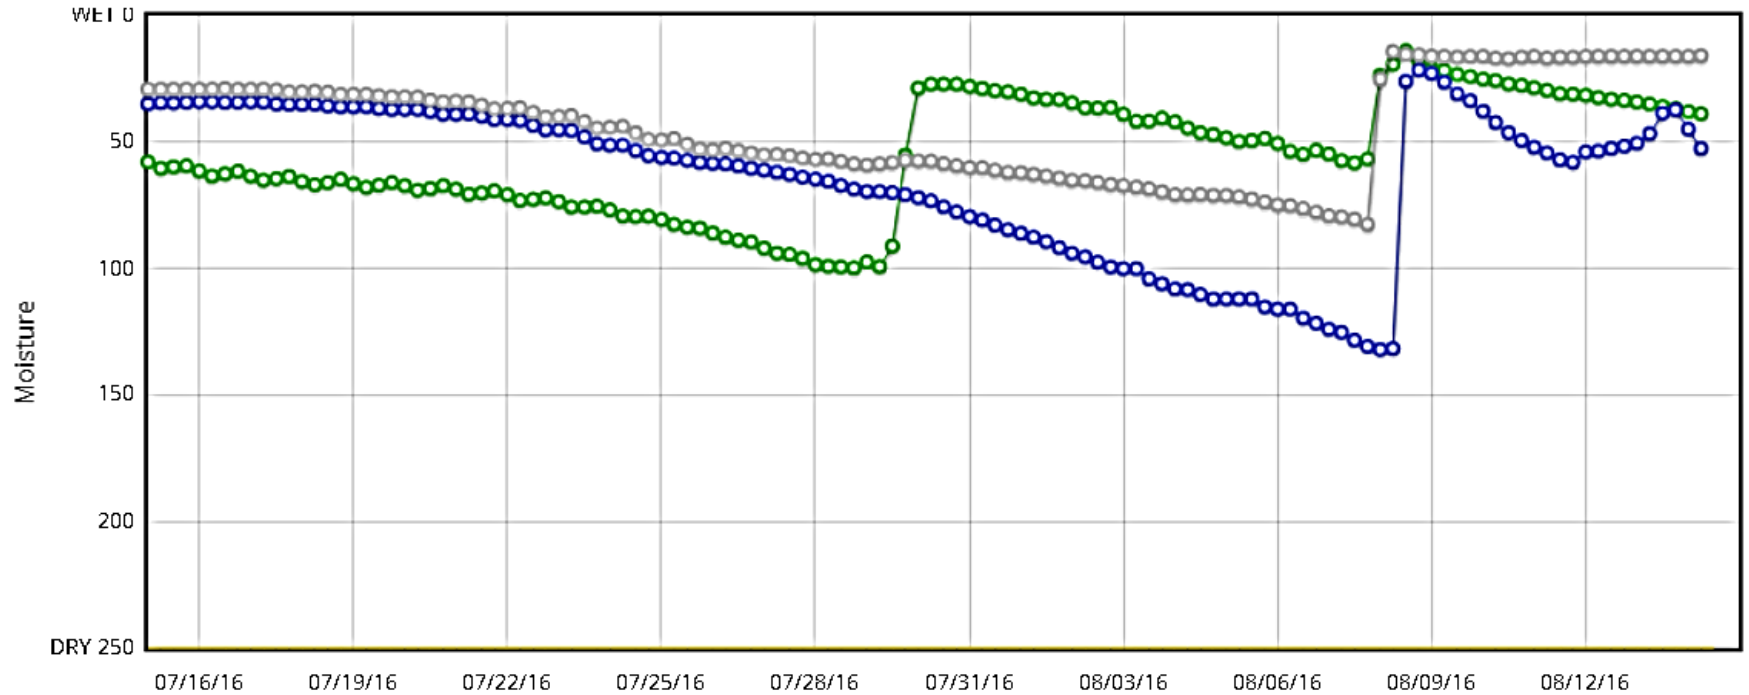

# Wireless data access

Can be accessed on any device at or near real-time

# Wireless data access

Base 975B Dryland

Irrigation Rainfall Moisture 1 Moisture 2 Moisture 3