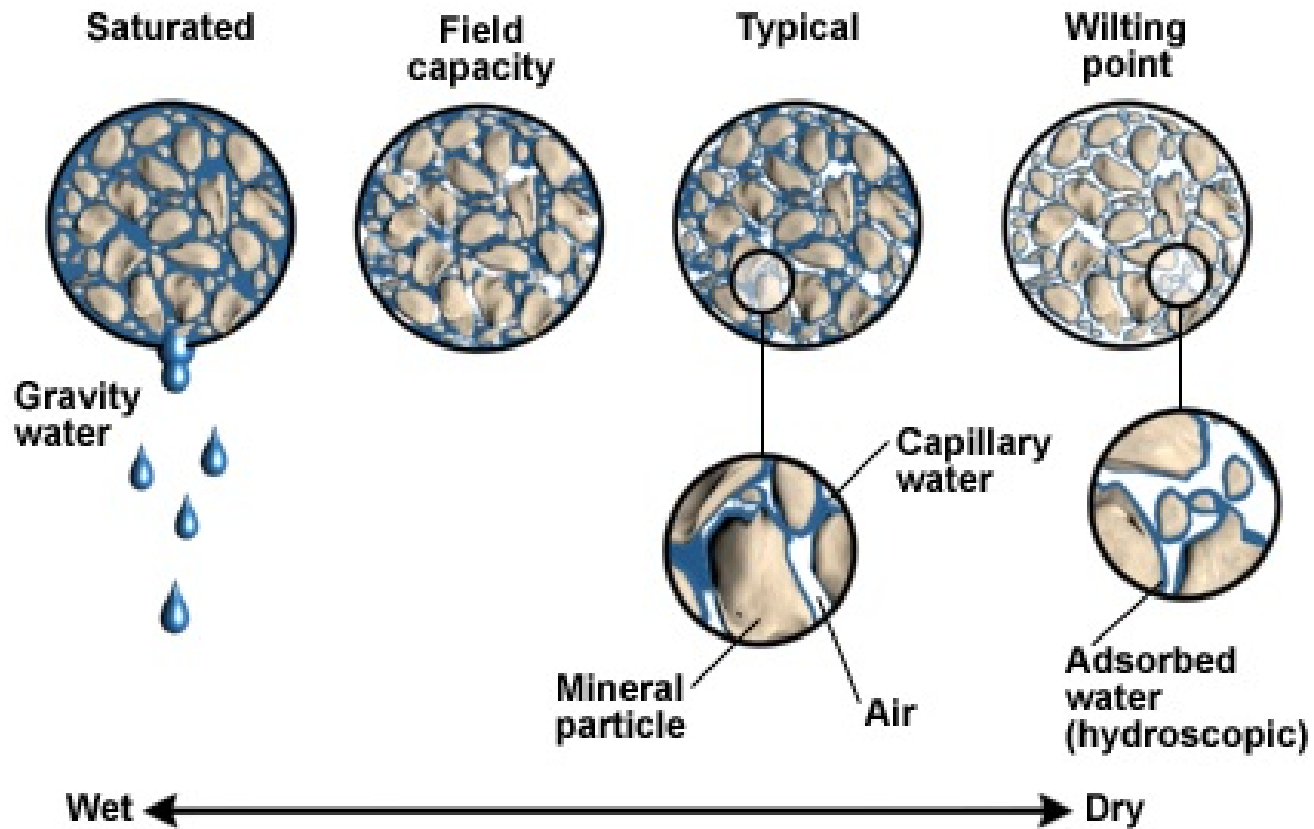

Soil Moisture Limits

Generalized Soil Moisture Conditions